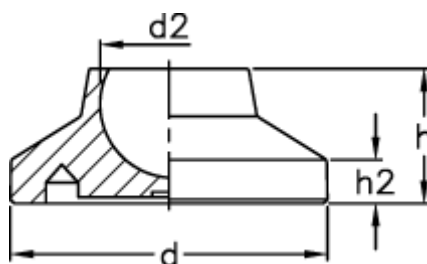

# Data Sheet

Article number: 2310340125

Description: E+G Base without no-slip disc  
LS.A-32-14

## Measures

---

D	= 32
d2	= 14
h	= 15
h2	= 5
Max load (N)	= 7000